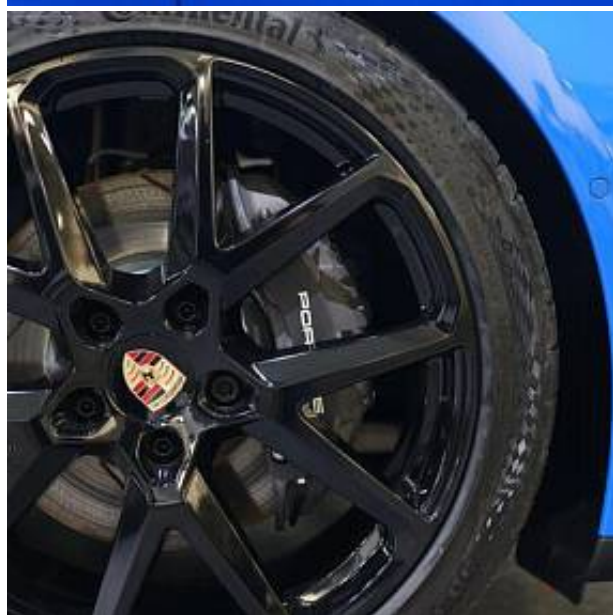

## Unit №23207

Automobile	<b>Porsche Panamera 4 Saloon</b>	Выпуск	<b>January 2026</b>
Miles	<b>10 miles</b>	Exterior color	<b>Lugano Blue</b>
Fuel type	<b>Petrol</b>	Engine size	<b>2900 l</b>
BHP	<b>348 ph</b>	Body type	<b>Saloon</b>
Transmission	<b>Automatic</b>	Interior color	<b>Black</b>
Количество дверей	<b>5</b>	Количество мест	<b>4</b>
Combined MPG	<b>27.8 l/100km</b>	Drive type	<b>4WD</b>
Price:	<b>€ 147 000</b>		

Porsche Panamera 2.9 V6 4 Saloon Panoramic Sunroof 21in Alloy Wheels - Panamera SportDesign, Door Handles Painted in Black - High-Gloss, Exclusive Design Taillights, Exterior Mirror Painted in Black - High Gloss, Smartphone Compartment with Wireless Charging, Smartphone Integration - Apple Carplay and Android Auto, Sound Package Plus, ParkAssist - Front and Rear with Visual and Audible Warning, Reversing Camera, Sport Button, Comfort Seats - Front 14-Way Electric with Memory Package, Two-Zone Automatic Climate Control, Sports Steering Wheel, Seat Heating - Front, Active Speed Limit Assist

PORSCHE

PORSCHE

PORSCHE

PORSCHE

PORSCHE