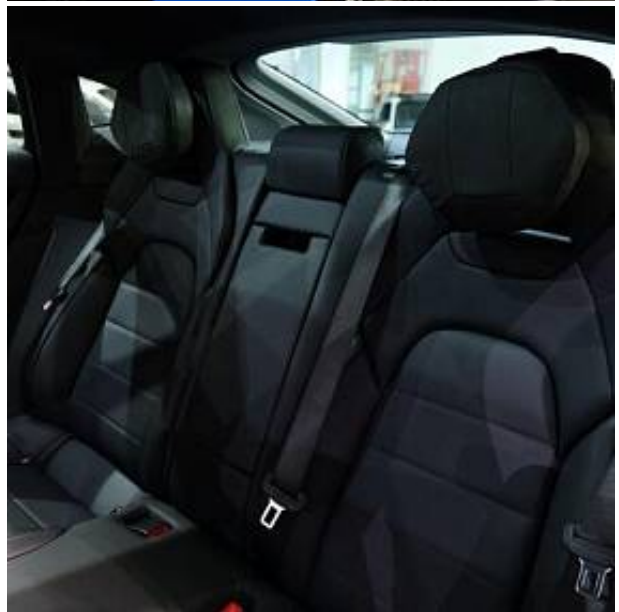

## Unit №23207

Automobile	<b>Porsche Panamera 4 Saloon</b>	Выпуск	<b>January 2026</b>
Miles	<b>10 miles</b>	Exterior color	<b>Lugano Blue</b>
Fuel type	<b>Petrol</b>	Engine size	<b>2900 l</b>
BHP	<b>348 ph</b>	Body type	<b>Saloon</b>
Transmission	<b>Automatic</b>	Interior color	<b>Black</b>
Количество дверей	<b>5</b>	Количество мест	<b>4</b>
Combined MPG	<b>27.8 l/100km</b>	Drive type	<b>4WD</b>
Price:	<b>€ 147 000</b>		

Porsche Panamera 2.9 V6 4 Saloon Panoramic Sunroof 21in Alloy Wheels - Panamera SportDesign, Door Handles Painted in Black - High-Gloss, Exclusive Design Taillights, Exterior Mirror Painted in Black - High Gloss, Smartphone Compartment with Wireless Charging, Smartphone Integration - Apple Carplay and Android Auto, Sound Package Plus, ParkAssist - Front and Rear with Visual and Audible Warning, Reversing Camera, Sport Button, Comfort Seats - Front 14-Way Electric with Memory Package, Two-Zone Automatic Climate Control, Sports Steering Wheel, Seat Heating - Front, Active Speed Limit Assist