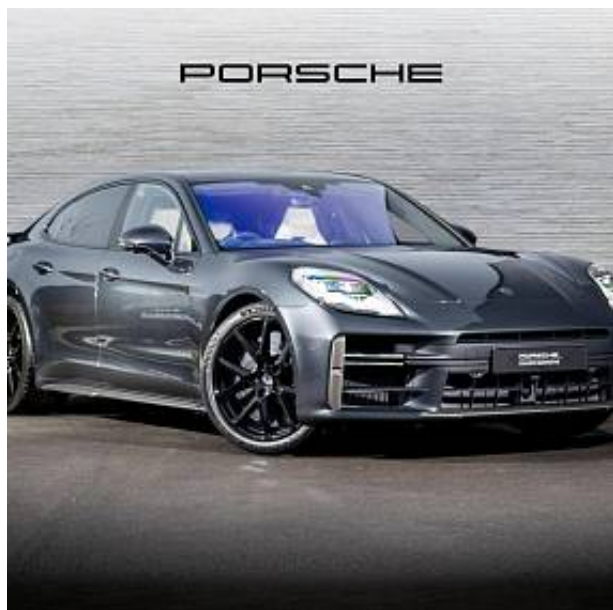

Unit №21639

Automobile	Porsche Panamera Turbo E-Hybrid	Выпуск	December 2024
Miles	12 miles	Exterior color	Volcano Grey metallic
Fuel type	Hybrid (petrol / electric)	Engine size	4000 I
BHP	671 ph	Body type	Hatchback
Transmission	Automatic	Interior color	Multicolour
Количество дверей	5	Количество мест	5
Combined MPG	235.4 l/100km	Drive type	4WD
Price:	€ 233 000		

Porsche Panamera V8 Turbo E-Hybrid 4.0 Panoramic Roof, 21in Alloy Wheels - Panamera SportDesign, 4+1 Seats - Rear Compartment with Full-Size Individual Seat Design Outside Left and Right and One Centre Seat, Accent Package in Black, Comfort seats in front (14-way, electric) with memory package, Exclusive Design Taillights, Exterior Mirror Painted - Body Colour, Heated Multifunction GT Sports Steering Wheel - Leather with Carbon Panel, Lane Change Assist, Porsche Ceramic Composite Brakes - Calipers in Black High Gloss, Porsche Torque Vectoring Plus, Passenger Display, Porsche Crest on Head Restraints, Porsche InnoDrive including Active Lane Keeping, Rear Axle Steering, Seat Massage Function - Front Including Seat Ventilation, Side Window Trims - Black High Gloss, Sport Chrono Package with Porsche Design Subsecond Clock, SportDesign Package, Sports Exhaust with Dark Tailpipes, Surround View with Active Parking Support, Thermally and noise insulated glass including privacy glass, Tinted HD-Matrix LED Headlights, Wheels Painted in High Gloss Black.