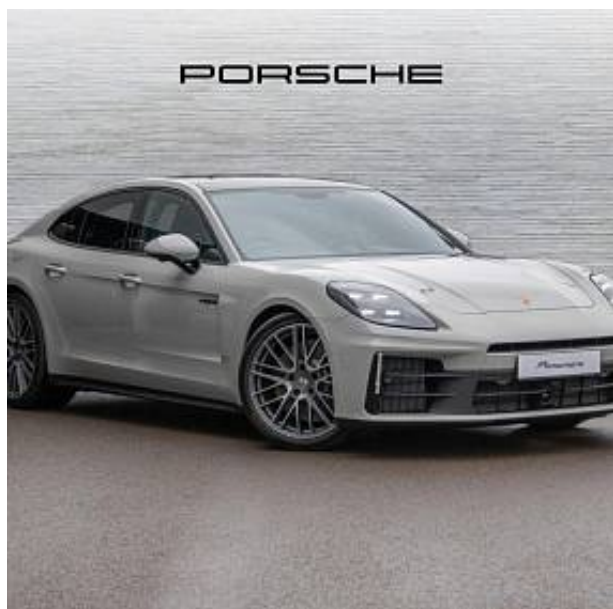

Unit №21636

Automobile	Porsche Panamera 4 E Hybrid	Выпуск	December 2024
Miles	10 miles	Exterior color	Crayon special solid
Fuel type	Hybrid (petrol / electric)	Engine size	2900 l
BHP	464 ph	Body type	Hatchback
Transmission	Automatic	Interior color	Black
Количество дверей	5	Количество мест	4
Combined MPG	282.5 l/100km	Drive type	4WD
Price:	€ 164 000		

Porsche Panamera 4 E-Hybrid V6 2.9 Panoramic Roof, 21-inch 911 Turbo Design wheels, BOSE® Surround Sound System, Surround View with Active Parking Support, 14-way electric Comfort Seats with a memory package ensure tailored support and supreme comfort for both driver and passenger, Bespoke Door Sill Guards in Brushed Aluminium Black - Illuminated, Exclusive Design Taillights, Fuel Filler Cap in Aluminium Look, Head Up Display, Heated GT Sports Steering Wheel, Lane Change Assist, Model Designation Painted - Black High-Gloss, PORSCHE Logo Painted - Black High Gloss, Privacy Glass, Soft Close Doors, Sports Tailpipes - Dark, Surround View with Active Parking Support.