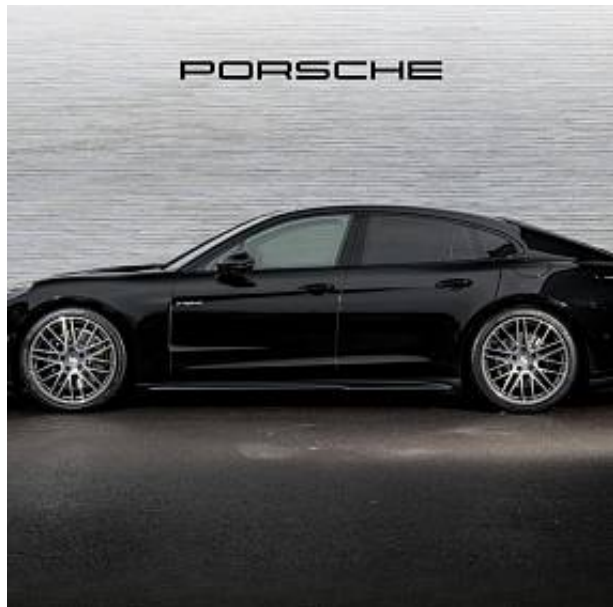

Unit №21479

Automobile	Porsche Panamera 4 E Hybrid	Выпуск	December 2024
Miles	10 miles	Exterior color	Black
Fuel type	Hybrid (petrol / electric)	Engine size	2900 l
BHP	464 ph	Body type	Hatchback
Transmission	Automatic	Interior color	Black
Количество дверей	5	Количество мест	5
Combined MPG	282.50 l/100km	Drive type	AWD
Price:	€ 152 000		

Porsche Panamera 4 E-Hybrid Panoramic Sunroof V6 2.9 21in 911 Turbo Design Alloy Wheels, ABS, Active Speed Limit Assist, Adaptive Air Suspension with PASM, BOSE Surround Sound, Brake Calipers in Black, Comfort Front Seats (14-Way Electric with Memory), DAB Digital Radio, Exclusive Design Taillights, Exhaust System with Twin Tailpipes, Heated GT Sports Steering Wheel, ISOFIX for Child Seats, Leather Door Panels, Matrix LED Headlights, Panoramic Roof, ParkAssist with Reversing Camera, Powered Tailgate, Privacy Glass, Rear Diffuser, Seat Ventilation (Front), Side Window Trims in High Gloss Black or Silver, Smartphone Integration (Apple CarPlay & Android Auto), Soft Close Doors, Sound Package Plus, Sport Chrono Package with Stopwatch, Sports Exhaust System in Dark Bronze, Sports Steering Wheel, Surround View with Active Parking Support, Tinted HD-Matrix LED Headlights, Two-Zone Climate Control, Tyre Pressure Monitoring, and Pedestrian Protection.

PORSCHE

PORSCHE

PORSCHE

PORSCHE