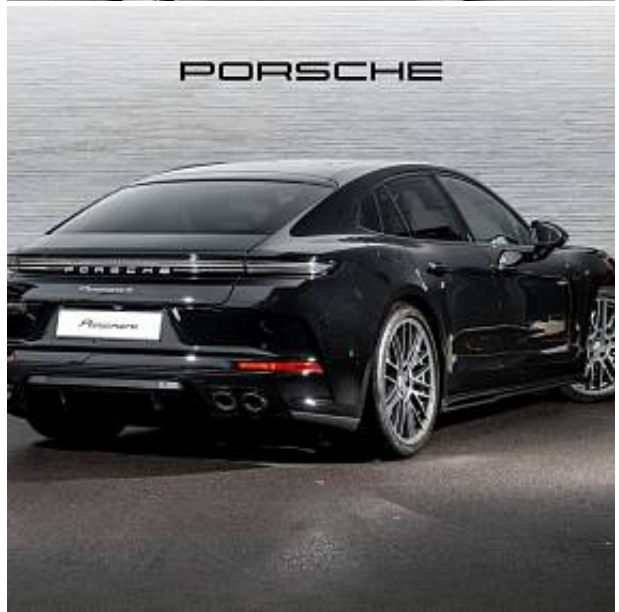

Unit №21479

Automobile	Porsche Panamera 4 E Hybrid	Выпуск	December 2024
Miles	10 miles	Exterior color	Black
Fuel type	Hybrid (petrol / electric)	Engine size	2900 l
BHP	464 ph	Body type	Hatchback
Transmission	Automatic	Interior color	Black
Количество дверей	5	Количество мест	5
Combined MPG	282.50 l/100km	Drive type	AWD
Price:	€ 152 000		

Porsche Panamera 4 E-Hybrid Panoramic Sunroof V6 2.9 21in 911 Turbo Design Alloy Wheels, ABS, Active Speed Limit Assist, Adaptive Air Suspension with PASM, BOSE Surround Sound, Brake Calipers in Black, Comfort Front Seats (14-Way Electric with Memory), DAB Digital Radio, Exclusive Design Taillights, Exhaust System with Twin Tailpipes, Heated GT Sports Steering Wheel, ISOFIX for Child Seats, Leather Door Panels, Matrix LED Headlights, Panoramic Roof, ParkAssist with Reversing Camera, Powered Tailgate, Privacy Glass, Rear Diffuser, Seat Ventilation (Front), Side Window Trims in High Gloss Black or Silver, Smartphone Integration (Apple CarPlay & Android Auto), Soft Close Doors, Sound Package Plus, Sport Chrono Package with Stopwatch, Sports Exhaust System in Dark Bronze, Sports Steering Wheel, Surround View with Active Parking Support, Tinted HD-Matrix LED Headlights, Two-Zone Climate Control, Tyre Pressure Monitoring, and Pedestrian Protection.

PORSCHE

PORSCHE

PORSCHE

PORSCHE