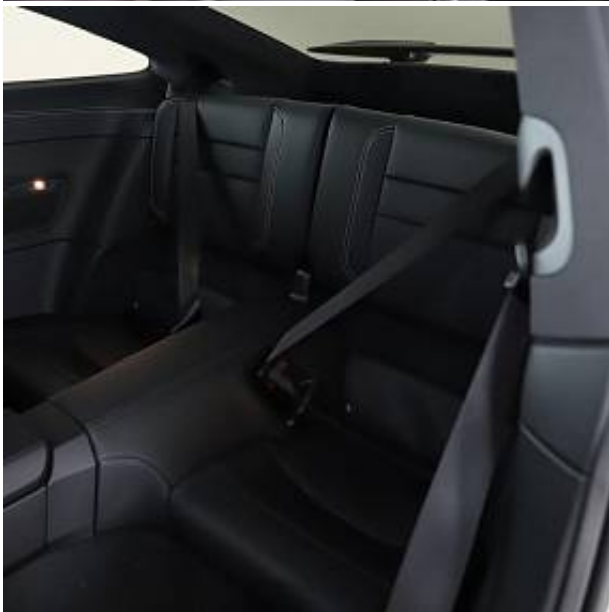

Porsche 911 992 Carrera 3.0T 20-inch front 21-inch rear alloy wheels - Carrera S, adaptive sports seats Plus - electrical 18-way with memory package, Aerokit painted in high-gloss black, BOSE surround sound system, deletion of model designation, door release levers painted in high-gloss black, electric slide and tilt sunroof, exterior mirrors painted in exterior colour, Porsche crest on head restraints, Porsche logo LED door courtesy lights, preparation for roof transport system, privacy glass, rear seats, side window trims - black high gloss, Sport Chrono package includes Porsche Track Precision app and tyre temperature display, sports exhaust system with tailpipes in black, wheels painted in high gloss black, windscreen with grey top-tint.