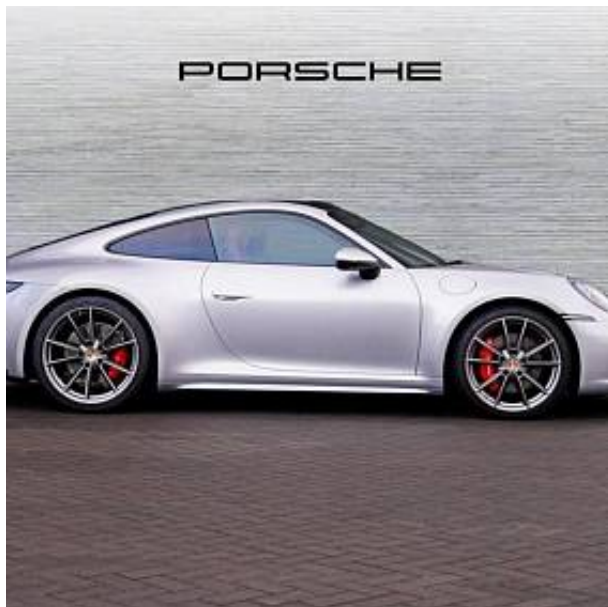

Porsche 911 992 Carrera Panoramic Sunroof 3.0T 20in Front 21in Rear Alloy Wheels - Carrera S, 10.9in Centre Display, Auto-Deployed Rear Spoiler, Automatic Headlight Activation, Connect Plus, Cruise Control with Speed Limiter, DAB Digital Radio, Electric Parking Brake, Electrically Adjustable and Heated Exterior Mirrors, Green Tinted Glass, Instrument Cluster with TFT Displays, Integrated 4G-LTE SIM, Keyless Go, LED Main Headlights, McPherson-Strut Front Suspension, Multi-Link Rear Suspension, Porsche Active Suspension Management (PASM), Porsche Communication Management (PCM), Park Assist, Porsche Stability Management (PSM), Porsche Torque Vectoring Plus (PTV Plus), WET Mode, Retractable Door Handles, SPORT Button, Heated Front Seats, Split-Folding Rear Seats, Active Cooling Air Intakes, Black Side Skirt Trim, Sound Package Plus, Sports Seats, Taillight Strip, Two-Zone Climate Control, Tyre Pressure Monitoring, Warn and Brake Assist.

PORSCHE

PORSCHE

PORSCHE

PORSCHE