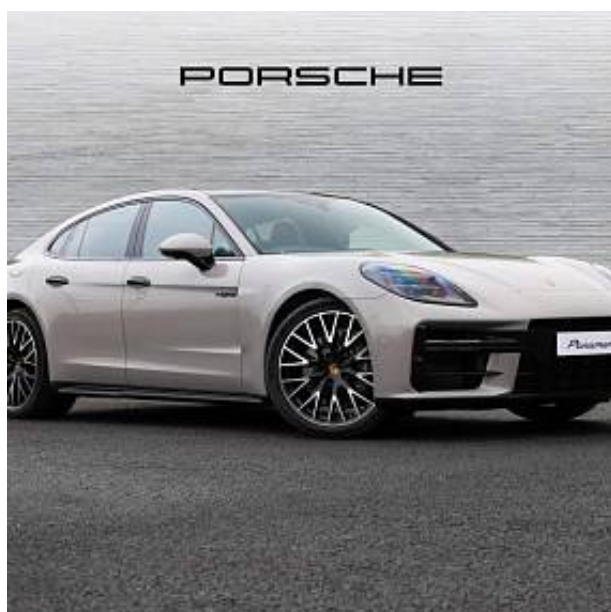

Unit №19729

Automobile	Porsche Panamera 4	Выпуск	October 2024
Miles	10 miles	Exterior color	Crayon
Fuel type	Hybrid (petrol / electric)	Engine size	2900 l
BHP	464 ph	Body type	Hatchback
Transmission	Automatic	Interior color	Red
Количество дверей	5	Количество мест	5
Combined MPG	282.50 l/100km	Drive type	4WD
Price:	€ 176 500		

Porsche Panamera 2.9 V6 25.9kWh 4 E-Hybrid Saloon PDK Panoramic Sunroof 21-inch Panamera Exclusive Design wheels, Brake Calipers in Black, Heated GT Sports steering wheel, BOSE® Surround Sound System, Soft-close doors, Active Speed Limit Assist, Lane Keep Assist, ParkAssist - Front and Rear with Visual and Audible Warning, Reversing Camera, Seat Heating - Front, Sports Steering Wheel.