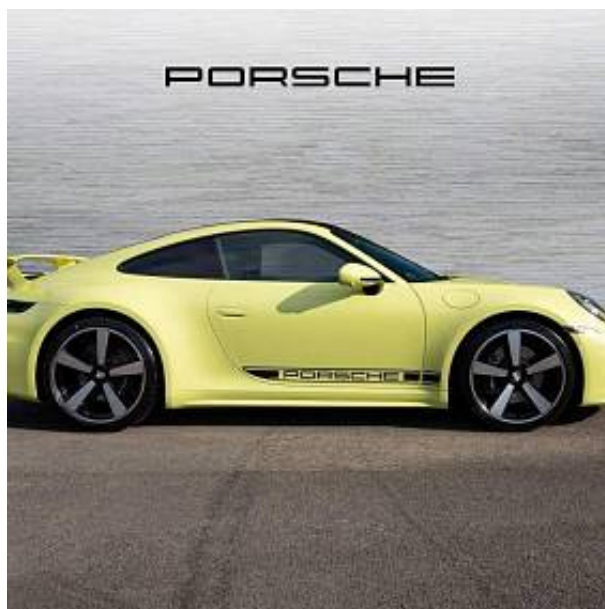

## Unit №19720

Automobile	<b>Porsche 911 922 Carrera</b>	Выпуск	<b>October 2024</b>
Miles	<b>10 miles</b>	Exterior color	<b>Cartagena Yellow Metallic</b>
Fuel type	<b>Petrol</b>	Engine size	<b>3000 l</b>
BHP	<b>389 ph</b>	Body type	<b>Coupe</b>
Transmission	<b>Automatic</b>	Interior color	<b>Black</b>
Количество дверей	<b>2</b>	Количество мест	<b>2</b>
Combined MPG	<b>28 l/100km</b>	Drive type	<b>4WD</b>
Price:	<b>€ 203 000</b>		

Porsche 911 3.0 992 Carrera PDK Panoramic Sunroof 20-/21-inch Carrera classic wheels, Brake Calipers in Black, Adaptive Sports seats Plus, electrical 18-ways with memory package, Seat ventilation (front), Sports exhaust system (tailpipes in Black) Porsche Exclusive Manufaktur, Heated GT Sports Steering Wheel Leather, Surround View with Active Parking Support, Lane Change Assist, Burmester® High-End Surround Sound System, Cruise Control, ParkAssist - Front and Rear with Visual and Audible Warning.