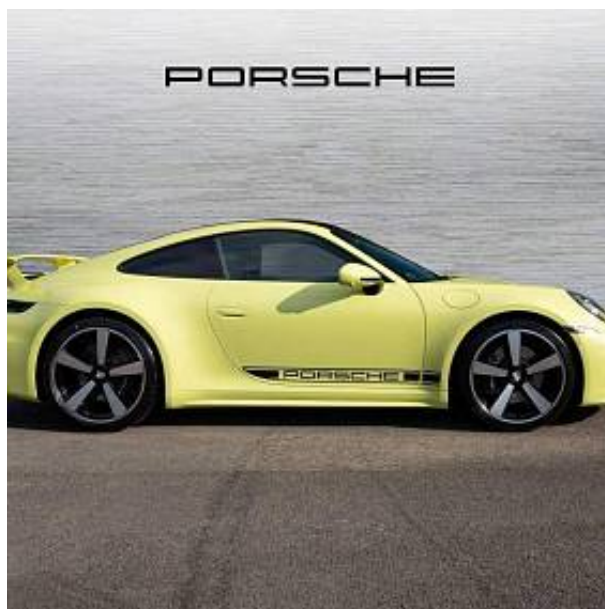

Unit №19720

Automobile	Porsche 911 922 Carrera	Выпуск	October 2024
Miles	10 miles	Exterior color	Cartagena Yellow Metallic
Fuel type	Petrol	Engine size	3000 l
BHP	389 ph	Body type	Coupe
Transmission	Automatic	Interior color	Black
Количество дверей	2	Количество мест	2
Combined MPG	28 l/100km	Drive type	4WD
Price:	€ 202 500		

Porsche 911 3.0 992 Carrera PDK Panoramic Sunroof 20-/21-inch Carrera classic wheels, Brake Calipers in Black, Adaptive Sports seats Plus, electrical 18-ways with memory package, Seat ventilation (front), Sports exhaust system (tailpipes in Black) Porsche Exclusive Manufaktur, Heated GT Sports Steering Wheel Leather, Surround View with Active Parking Support, Lane Change Assist, Burmester® High-End Surround Sound System, Cruise Control, ParkAssist - Front and Rear with Visual and Audible Warning.